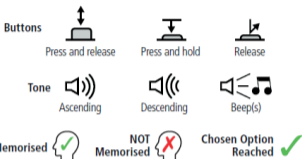

Rx-D QUICK GUIDE

INSTRUCTIONS KEY GUIDE

3.0 SWITCHING ON/OFF

6.0 ANTI-THEFT SECURITY ALARM OFF/ON (DEFAULT)

ANTI-THEFT ALARM ABORT

7.0 RANGE SETTINGS

CHANGE RANGE

VERIFY RANGE SETTING

8.0 VIBRO ON/OFF

CONFIGURE VIBRO REPEATS

9.0 RECALL

10.0 RUNLITE ON/OFF

11.0 DND (DO NOT DISTURB) ON/OFF

DND LOCK